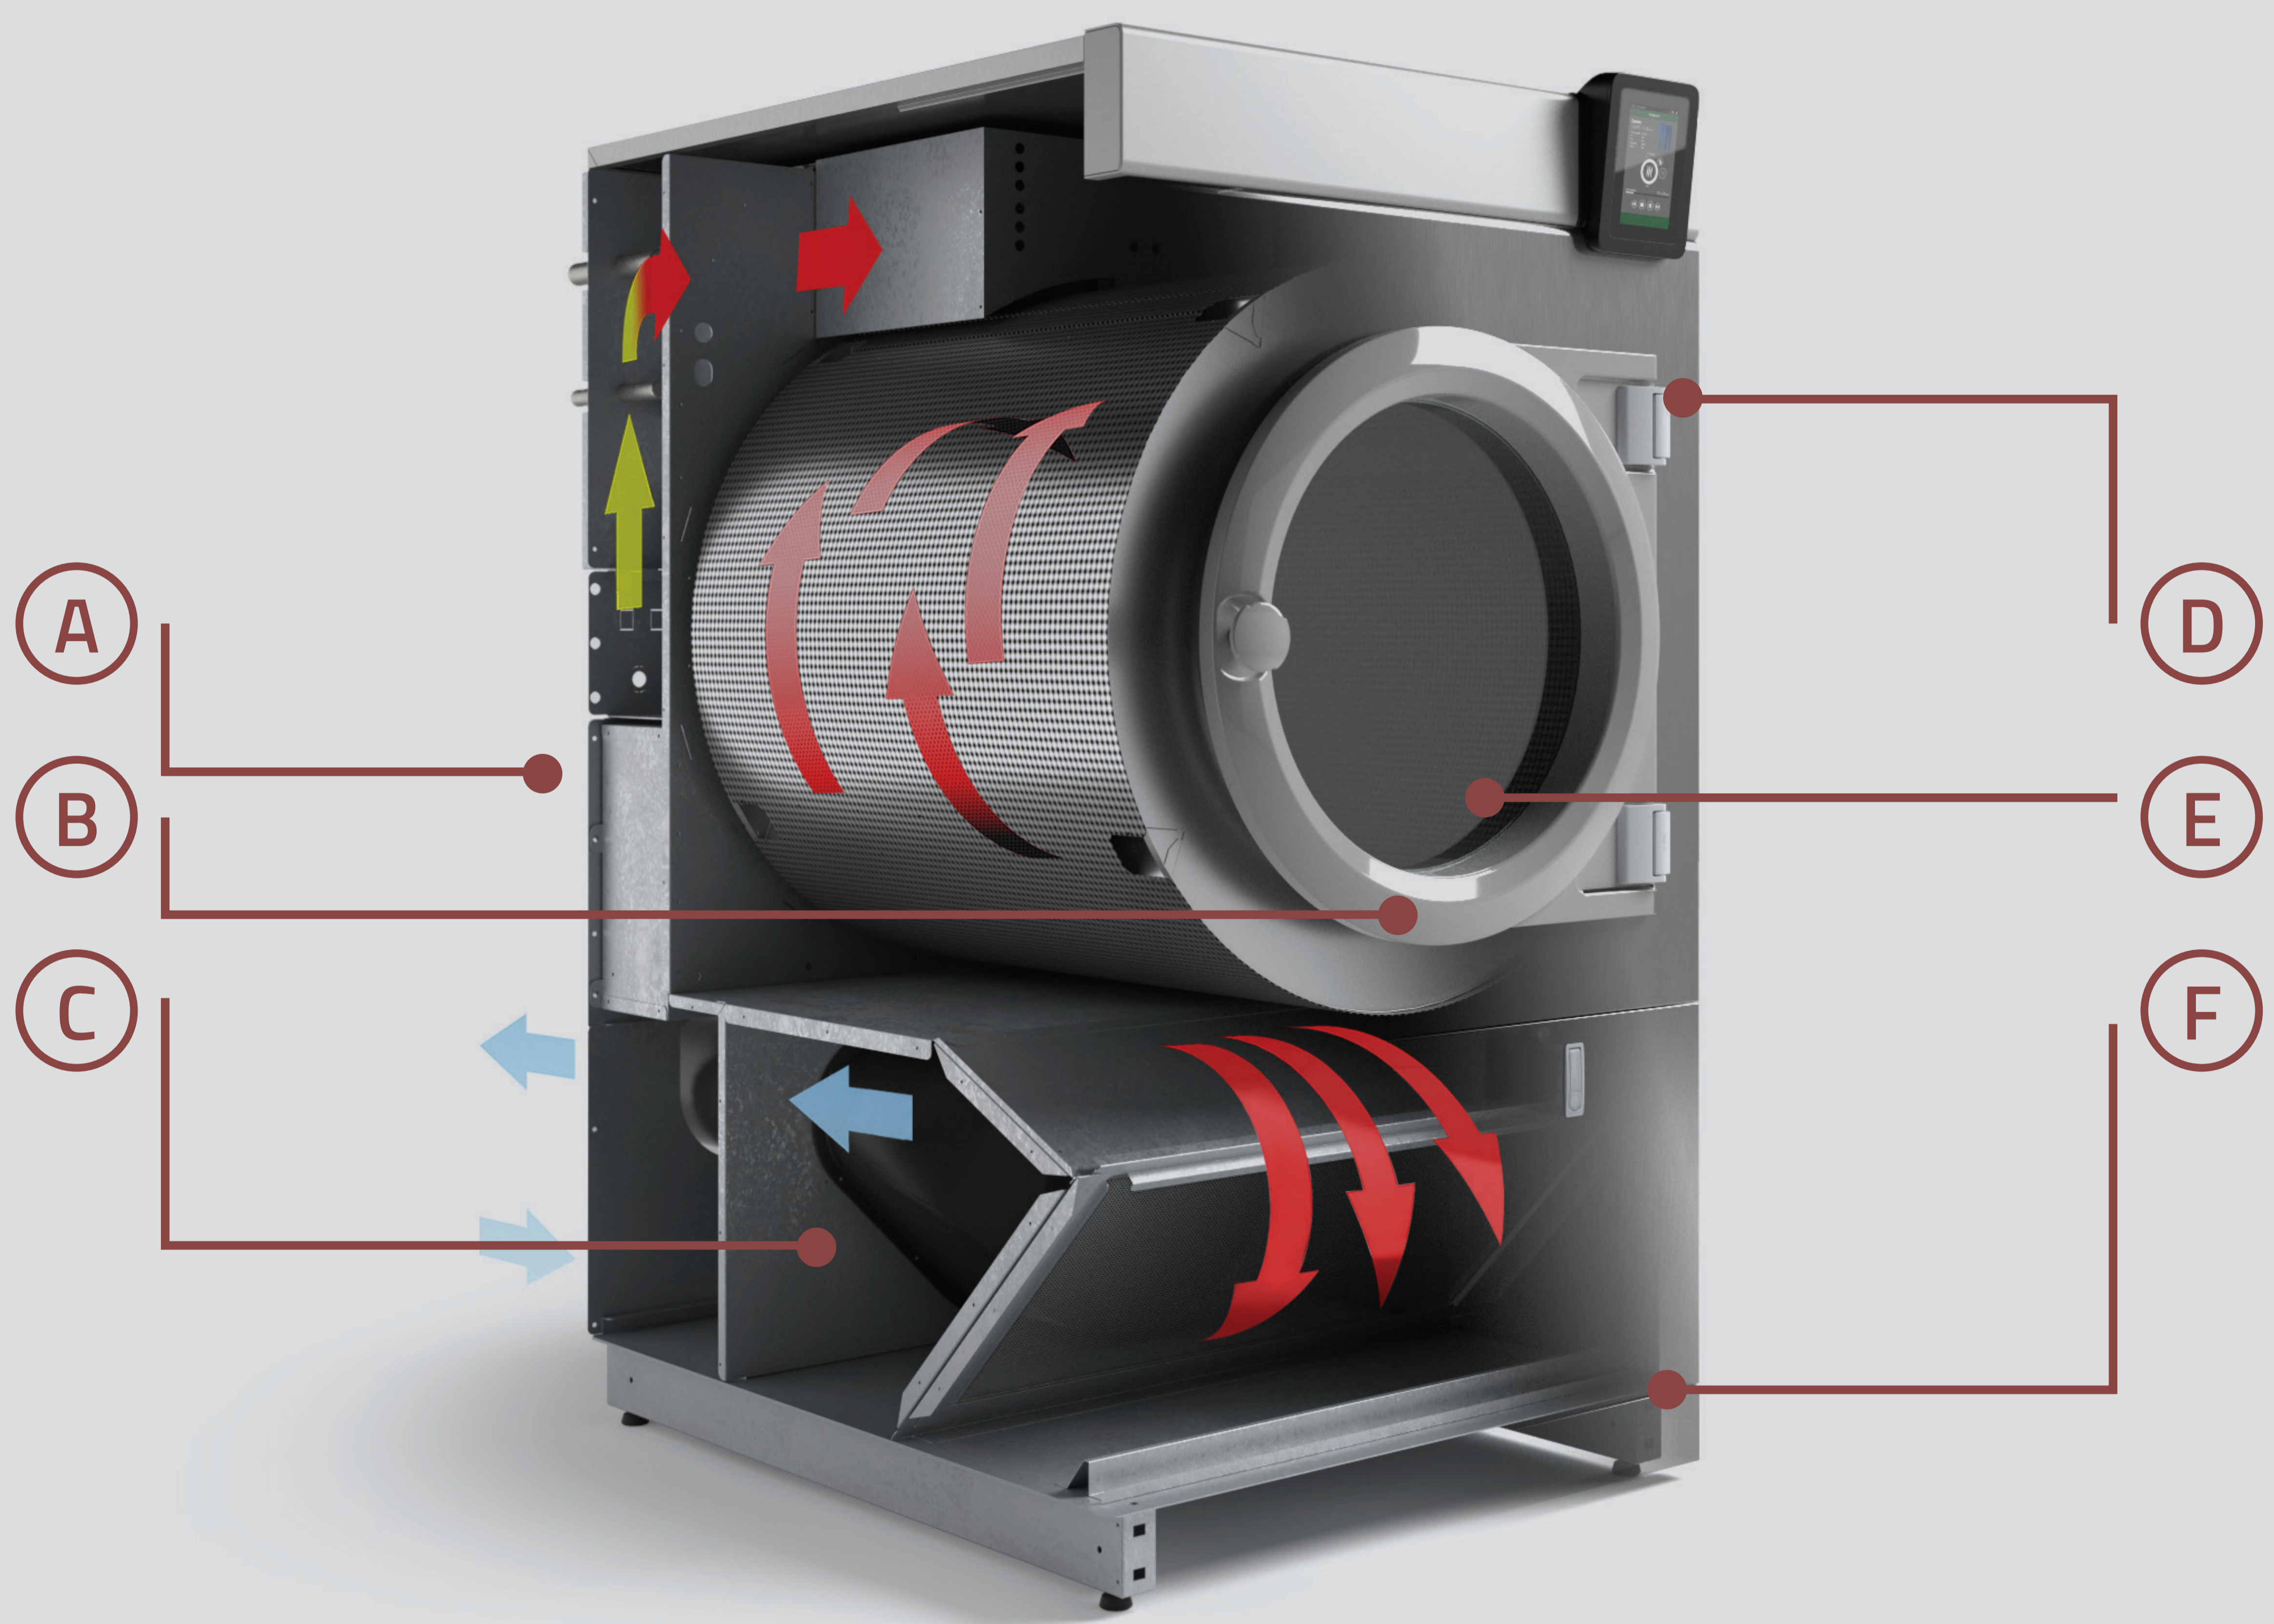

## DRYERS

### GD - GDZ Dryers: new face, same reliability

**A.** Safety thermostat and T2 probe placed at the exhaust

**B.** EPDM® rubber gaskets avoid the dispersion of hot air

**C.** The powerful fan ensures fast, fluid and silent air flow

**D.** Long-lasting hinges guarantee up to a million of closures

**E.** The large porthole ensures easy loading and unloading

**F.** Sealed cleaning door of the filter

[www.grandimpianti.com](http://www.grandimpianti.com)