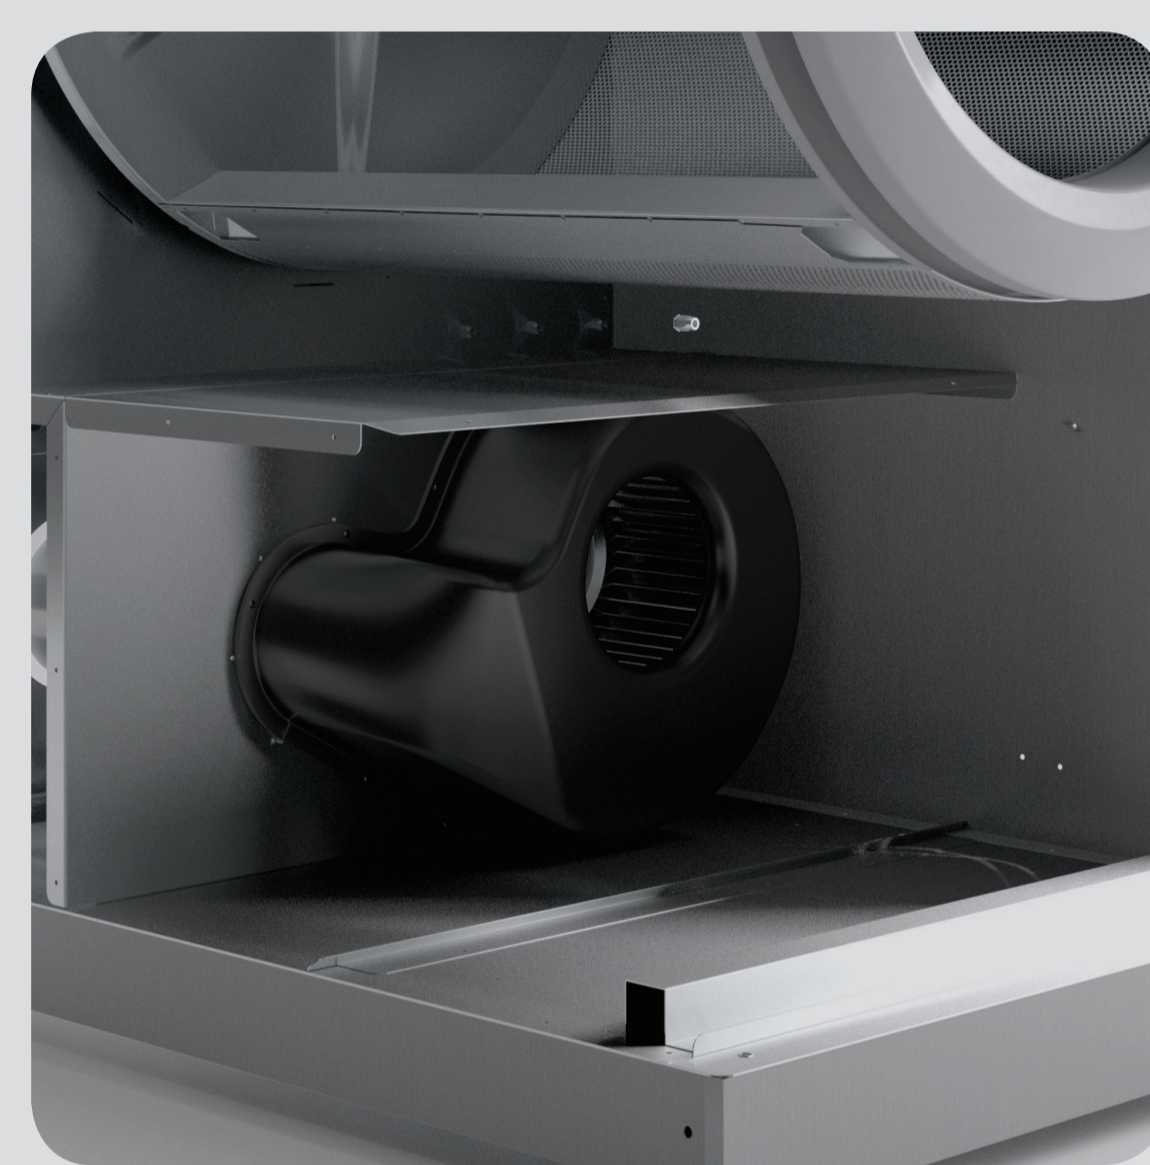

### GD - GDZ Dryers: new face, same reliability

**A.** Safety thermostat and T2 probe placed at the exhaust

**B.** EPDM® rubber gaskets avoid the dispersion of hot air

**C.** The powerful fan ensures fast, fluid and silent air flow

**D.** Long-lasting hinges guarantee up to a million of closures

**E.** The large porthole ensures easy loading and unloading

**F.** Sealed cleaning door of the filter

[www.grandimpianti.com](http://www.grandimpianti.com)